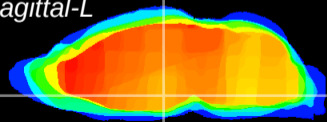

Coronal

Sagittal-R

Sagittal-L

ViBrism: CX11145
Horizontal

DM