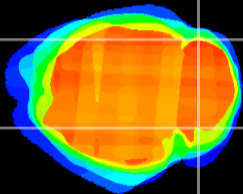

Coronal

Sagittal-R

Sagittal-L

ViBrism: CX11152
Horizontal

Cb lobe