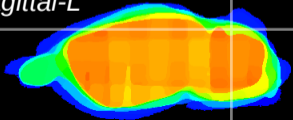

Coronal

Sagittal-R

Sagittal-L

ViBrism: CX11152
Horizontal

Cb lobe