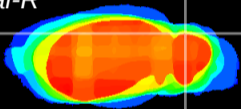

Coronal

Sagittal-R

Sagittal-L

ViBrism: CX11152
Horizontal

Cb lobe