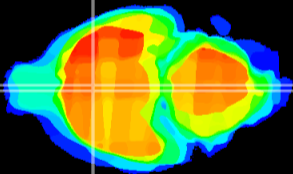

Coronal

Sagittal-R

Sagittal-L

ViBris: CX11152
Horizontal

MPA