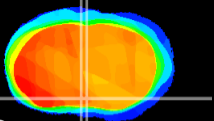

Coronal

Sagittal-R

Sagittal-L

ViBris: CX11152
Horizontal

MPA