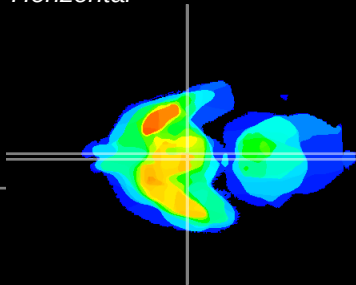

Coronal

Sagittal-R

Sagittal-L

ViBrism: CX11155
Horizontal

Arc