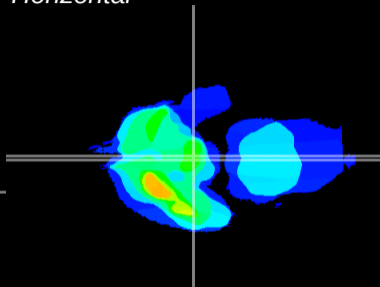

Coronal

Sagittal-R

Sagittal-L

ViBrism: CX11159
Horizontal

ME