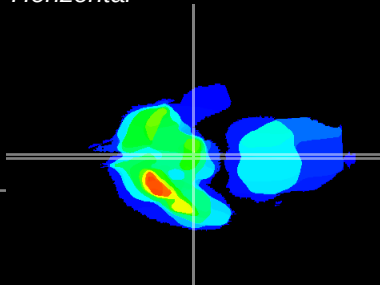

*Coronal*

*Sagittal-R*

*Sagittal-L*

ViBrism: CX11165  
*Horizontal*

ME