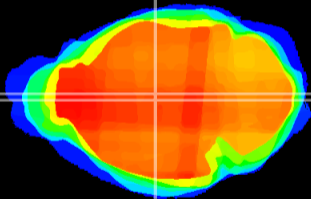

Coronal

Sagittal-R

Sagittal-L

ViBrism: CX11166
Horizontal

MD