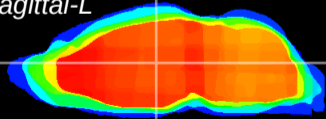

Coronal

Sagittal-R

Sagittal-L

ViBrism: CX11166
Horizontal

MD