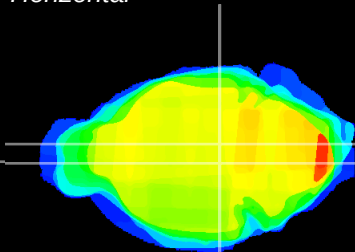

Coronal

Sagittal-R

Sagittal-L

ViBrism: CX11172
Horizontal

VTA