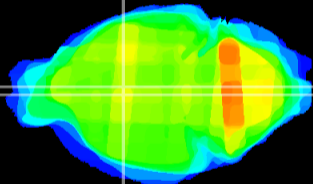

Coronal

Sagittal-R

Sagittal-L

ViBriSM: CX11173
Horizontal

Pa