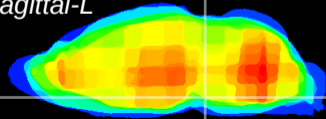

Coronal

Sagittal-R

Sagittal-L

ViBrism: CX11174
Horizontal

Pn