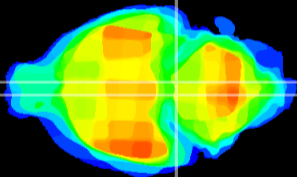

Coronal

Sagittal-R

Sagittal-L

ViBrism: CX11174
Horizontal

Pn