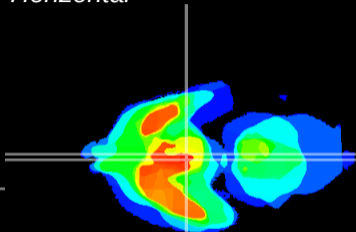

Coronal

Sagittal-R

Sagittal-L

ViBrism: CX11175
Horizontal

Arc