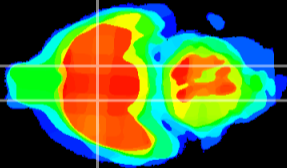

Coronal

Sagittal-R

Sagittal-L

ViBrism: CX11175
Horizontal

LH