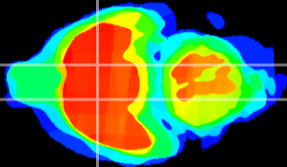

Coronal

Sagittal-R

Sagittal-L

ViBrism: CX11181  
Horizontal

LH