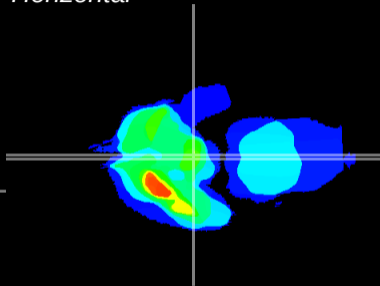

Coronal

Sagittal-R

Sagittal-L

ViBrism: CX11182
Horizontal

ME