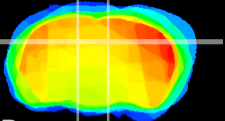

Coronal

Sagittal-R

Sagittal-L

ViBrism: CX11183
Horizontal

DG