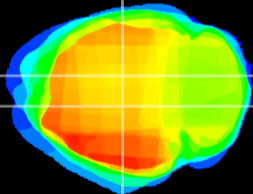

Coronal

Sagittal-R

Sagittal-L

ViBrism: CX11183
Horizontal

DG