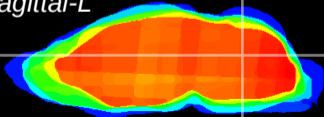

Coronal

Sagittal-R

Sagittal-L

ViBrism: CX11184
Horizontal

Cb nucleus