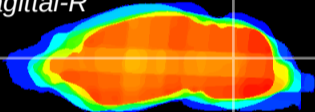

Coronal

Sagittal-R

Sagittal-L

ViBrism: CX11184
Horizontal

Cb nucleus