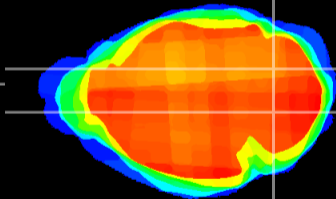

Coronal

Sagittal-R

Sagittal-L

ViBrism: CX11184
Horizontal

Cb nucleus