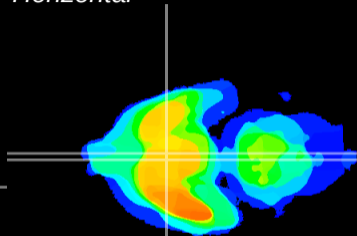

Coronal

Sagittal-R

Sagittal-L

ViBrism: CX11192
Horizontal

SCN