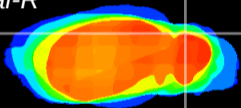

Coronal

Sagittal-R

Sagittal-L

ViBrism: CX11194
Horizontal

Cb lobe