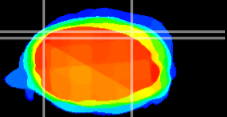

Coronal

Sagittal-R

Sagittal-L

ViBrism: CX11194
Horizontal

Cb lobe