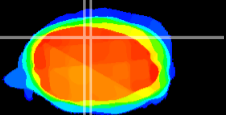

Coronal

Sagittal-R

Sagittal-L

ViBrism: CX11194  
Horizontal

Cb vermis