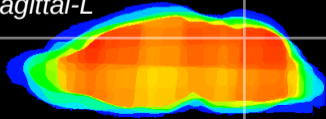

Coronal

Sagittal-R

Sagittal-L

ViBrism: CX11194  
Horizontal

Cb vermis