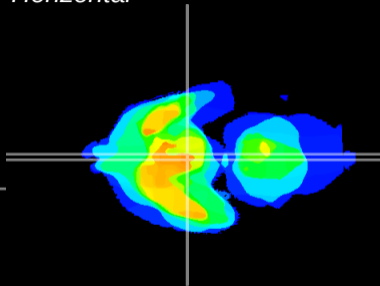

Coronal

Sagittal-R

Sagittal-L

ViBrism: CX11196
Horizontal

Arc