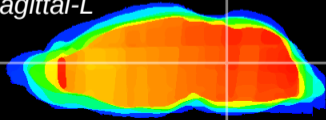

Coronal

Sagittal-R

Sagittal-L

ViBrism: CX11196
Horizontal

Tg