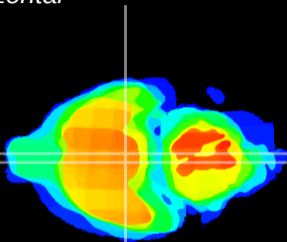

Coronal

Sagittal-R

Sagittal-L

ViBrism: CX11196
Horizontal

VMH