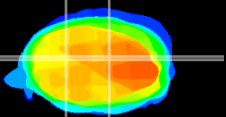

Coronal

Sagittal-R

Sagittal-L

ViBrism: CX11203
Horizontal

Cb nucleus