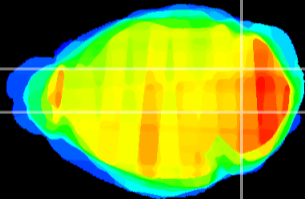

Coronal

Sagittal-R

Sagittal-L

ViBrism: CX11203
Horizontal

Cb nucleus