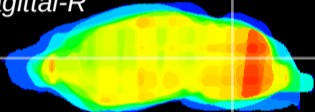

Coronal

Sagittal-R

Sagittal-L

ViBrism: CX11203
Horizontal

Cb nucleus