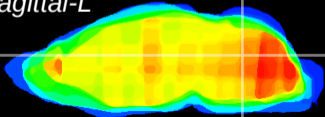

Coronal

Sagittal-R

Sagittal-L

ViBrism: CX11203
Horizontal

Cb nucleus