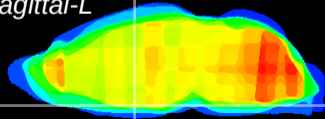

Coronal

Sagittal-R

Sagittal-L

ViBrism: CX11203  
Horizontal

SCN