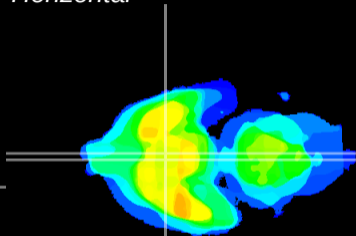

Coronal

Sagittal-R

Sagittal-L

ViBrism: CX11203  
Horizontal

SCN