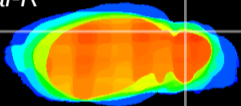

Coronal

Sagittal-R

Sagittal-L

ViBrism: CX11206
Horizontal

Cb lobe