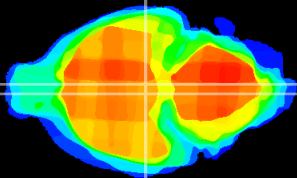

Coronal

Sagittal-R

Sagittal-L

ViBrism: CX11206
Horizontal

M