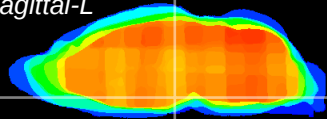

Coronal

Sagittal-R

Sagittal-L

ViBrism: CX11206
Horizontal

M