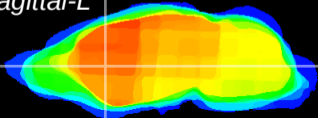

Coronal

Sagittal-R

Sagittal-L

ViBriSM: CX11216
Horizontal

CPU medial