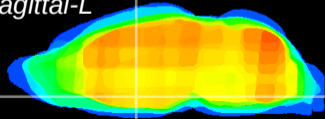

Coronal

Sagittal-R

Sagittal-L

ViBriSm: CX11220
Horizontal

SPa dorsal