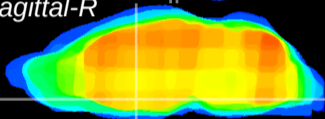

Coronal

Sagittal-R

Sagittal-L

ViBriSm: CX11220
Horizontal

SPa dorsal