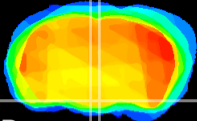

Coronal

Sagittal-R

Sagittal-L

ViBrism: CX11220
Horizontal

VMH