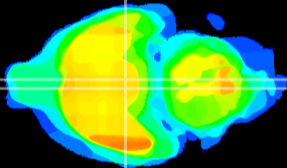

Coronal

Sagittal-R

Sagittal-L

ViBrism: CX11220
Horizontal

VMH