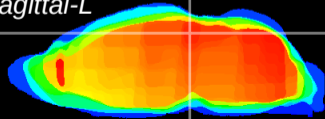

Coronal

Sagittal-R

Sagittal-L

ViBrism: CX11226
Horizontal

SC