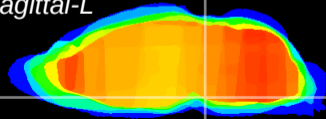

Coronal

Sagittal-R

Sagittal-L

ViBrism: CX11228
Horizontal

Pn