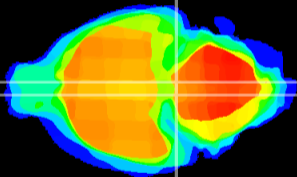

Coronal

Sagittal-R

Sagittal-L

ViBrism: CX11228
Horizontal

Pn