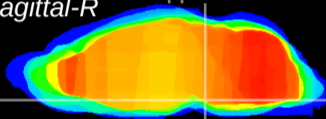

Coronal

Sagittal-R

Sagittal-L

ViBrism: CX11228
Horizontal

Pn