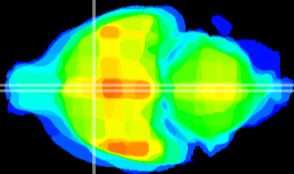

Coronal

Sagittal-R

Sagittal-L

ViBrism: CX11231
Horizontal

MPA