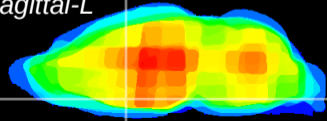

Coronal

Sagittal-R

Sagittal-L

ViBrism: CX11231
Horizontal

MPA