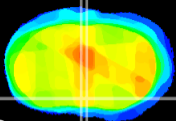

Coronal

Sagittal-R

Sagittal-L

ViBrism: CX11231
Horizontal

MPA