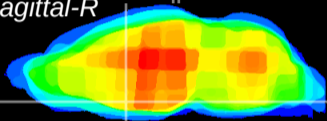

Coronal

Sagittal-R

Sagittal-L

ViBrism: CX11231
Horizontal

MPA