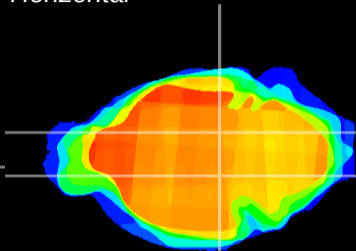

Coronal

Sagittal-R

Sagittal-L

ViBrism: CX11232
Horizontal

SN