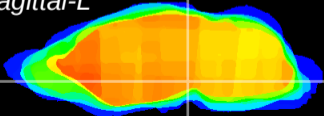

Coronal

Sagittal-R

Sagittal-L

ViBrism: CX11232
Horizontal

SN