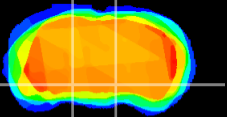

Coronal

Sagittal-R

Sagittal-L

ViBrism: CX11232
Horizontal

SN