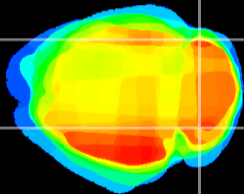

Coronal

Sagittal-R

Sagittal-L

ViBrism: CX11233
Horizontal

Cb lobe