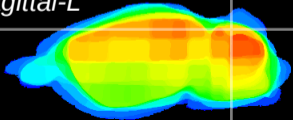

Coronal

Sagittal-R

Sagittal-L

ViBrism: CX11233
Horizontal

Cb lobe