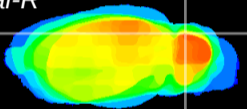

Coronal

Sagittal-R

Sagittal-L

ViBrism: CX11233
Horizontal

Cb lobe