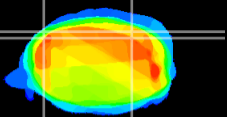

Coronal

Sagittal-R

Sagittal-L

ViBrism: CX11233
Horizontal

Cb lobe