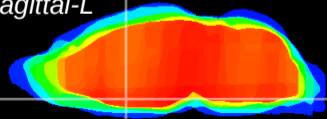

Coronal

Sagittal-R

Sagittal-L

ViBrism: CX11234
Horizontal

MPA