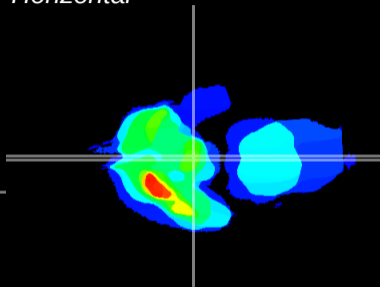

Coronal

Sagittal-R

Sagittal-L

ViBrism: CX11235
Horizontal

ME