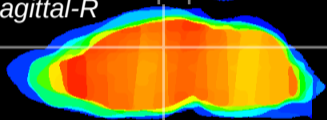

Coronal

Sagittal-R

Sagittal-L

ViBrism: CX11239
Horizontal

DG