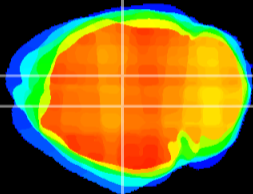

Coronal

Sagittal-R

Sagittal-L

ViBrism: CX11239
Horizontal

DG