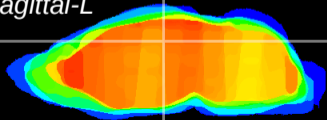

Coronal

Sagittal-R

Sagittal-L

ViBrism: CX11239
Horizontal

DG