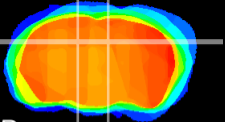

Coronal

Sagittal-R

Sagittal-L

ViBrism: CX11239
Horizontal

DG