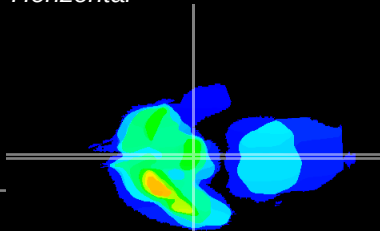

Coronal

Sagittal-R

Sagittal-L

ViBrism: CX11240
Horizontal

ME