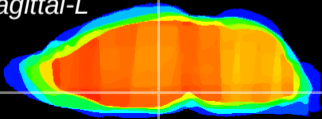

Coronal

Sagittal-R

Sagittal-L

ViBrism: CX11242
Horizontal

DM