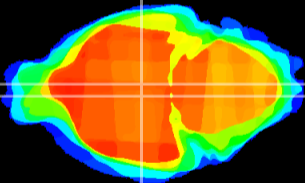

Coronal

Sagittal-R

Sagittal-L

ViBrism: CX11242
Horizontal

DM