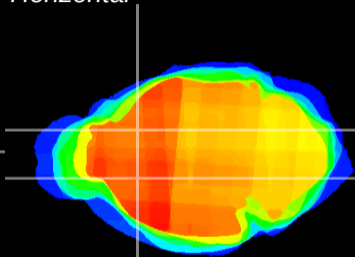

Coronal

Sagittal-R

Sagittal-L

ViBrisM: CX11243
Horizontal

CPU medial