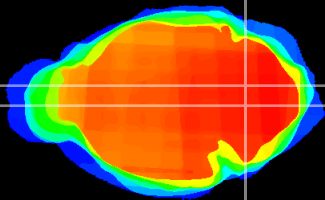

Coronal

Sagittal-R

Sagittal-L

ViBrism: CX11249
Horizontal

MVe