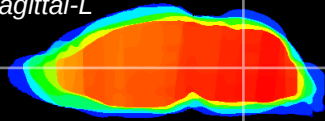

Coronal

Sagittal-R

Sagittal-L

ViBrism: CX11249
Horizontal

MVe