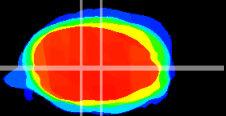

Coronal

Sagittal-R

Sagittal-L

ViBrism: CX11249
Horizontal

MVe