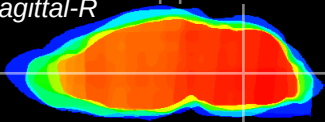

Coronal

Sagittal-R

Sagittal-L

ViBrism: CX11249
Horizontal

MVe