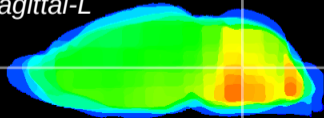

Coronal

Sagittal-R

Sagittal-L

ViBriSM: CX11251
Horizontal

MVe