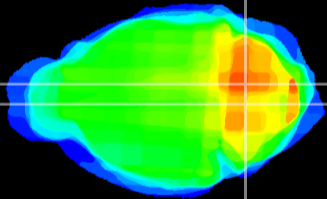

Coronal

Sagittal-R

Sagittal-L

ViBriSM: CX11251
Horizontal

MVe