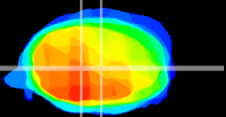

Coronal

Sagittal-R

Sagittal-L

ViBriSM: CX11251
Horizontal

MVe