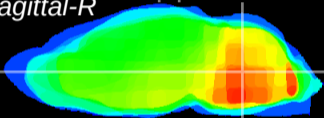

Coronal

Sagittal-R

Sagittal-L

ViBriSM: CX11251
Horizontal

MVe