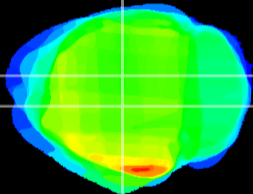

Coronal

Sagittal-R

Sagittal-L

ViBrism: CX11258
Horizontal

DG