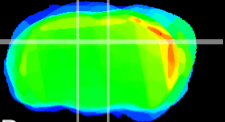

Coronal

Sagittal-R

Sagittal-L

ViBrism: CX11258
Horizontal

DG