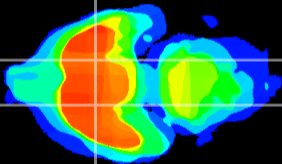

*Coronal*

*Sagittal-R*

*Sagittal-L*

ViBrism: CX11259  
*Horizontal*

S0