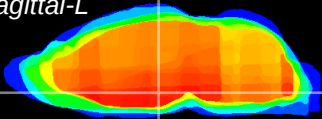

Coronal

Sagittal-R

Sagittal-L

ViBrism: CX11260
Horizontal

DM