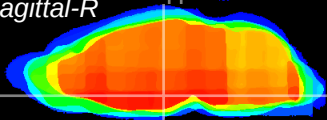

Coronal

Sagittal-R

Sagittal-L

ViBrism: CX11260
Horizontal

DM