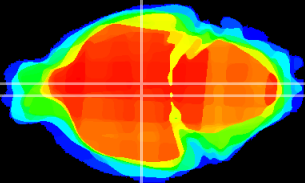

Coronal

Sagittal-R

Sagittal-L

ViBrism: CX11260
Horizontal

DM