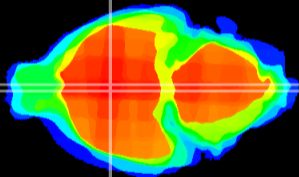

Coronal

Sagittal-R

Sagittal-L

ViBriSM: CX11262
Horizontal

SPa dorsal