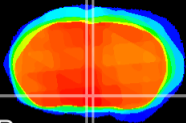

Coronal

Sagittal-R

Sagittal-L

ViBriSM: CX11262
Horizontal

SPa dorsal