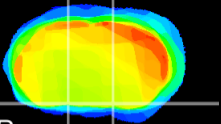

Coronal

Sagittal-R

Sagittal-L

ViBrism: CX11263
Horizontal

S0