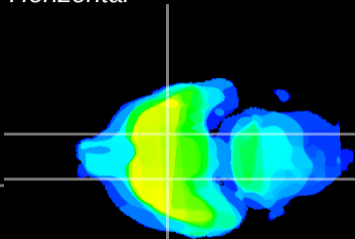

Coronal

Sagittal-R

Sagittal-L

ViBrism: CX11263
Horizontal

S0