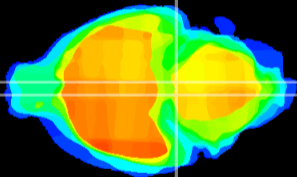

Coronal

Sagittal-R

Sagittal-L

ViBrism: CX11264
Horizontal

Pn