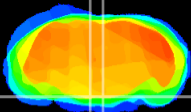

Coronal

Sagittal-R

Sagittal-L

ViBrism: CX11264
Horizontal

Pn