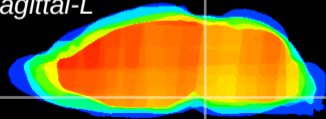

Coronal

Sagittal-R

Sagittal-L

ViBrism: CX11264
Horizontal

Pn