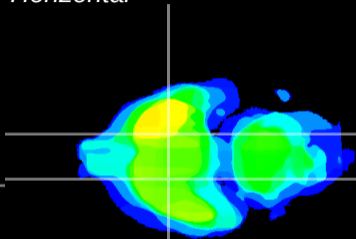

Coronal

Sagittal-R

Sagittal-L

ViBrism: CX11265
Horizontal

S0