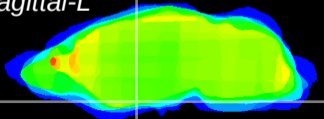

Coronal

Sagittal-R

Sagittal-L

ViBrism: CX11265
Horizontal

S0