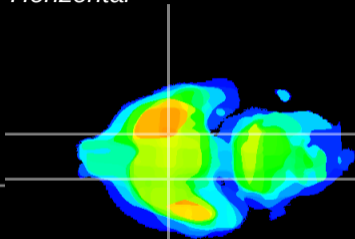

Coronal

Sagittal-R

Sagittal-L

ViBrism: CX11274
Horizontal

S0