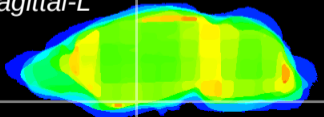

Coronal

Sagittal-R

Sagittal-L

ViBrism: CX11274
Horizontal

S0